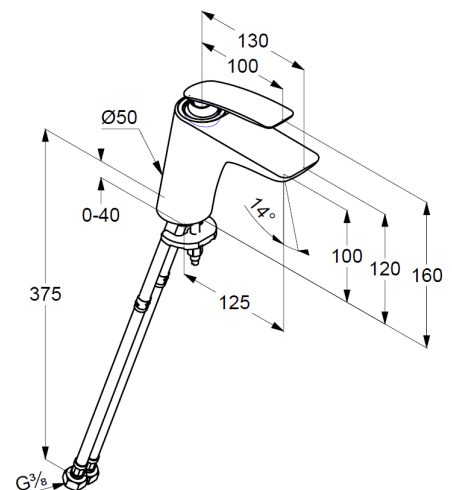

Technische Daten/ Technical Data

KLUDI BALANCE
single lever basin mixer
DN 15

Ref.:
520269175

Finishes:
91 white/chrome

Product description
Manufacturer KLUDI GmbH & Co. KG
Typ: KLUDI BALANCE
single lever basin mixer
Ref.: 520269175

basin mixer
single lever mixer
1-hole mounted
solid lever, metal
aerator, S-Pointer M24 PCA
ceramic cartridge with hot water safety device
flow rate at 3 bar 5 l/min.
flexible hoses G $\frac{3}{8}$ DVGW approved
rapid installation set

Produktabbildung/ Product picture

Maßzeichnung/ Dimensional drawing

Durchfluss/ Flow rate